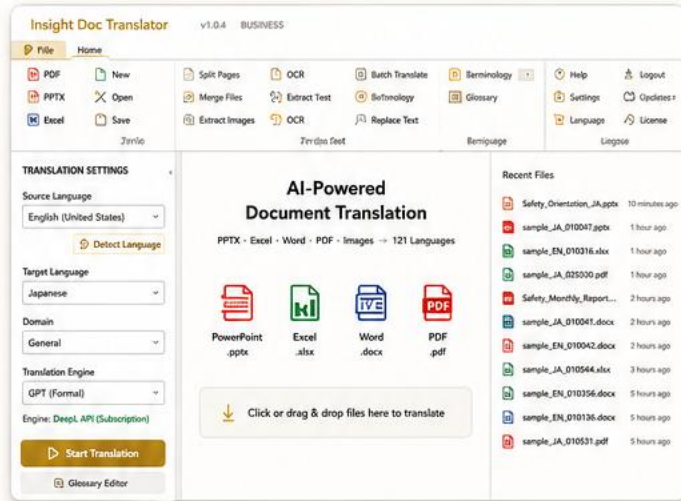

Insight Doc Translator

Translate multilingual documents, instantly, accurately, beautifully.

Translate PDF, PowerPoint, Word, Excel and keep the layout—into any language.

Turn outsourcing and in-house translation around. Finish in 10 minutes what used to take a day.

Just drag & drop your files to translate while preserving the original layout.

No manual work in ChatGPT or other AI tools.

Always up-to-date terminology with automatic glossary updates.

4 Supported File Types
PDF / PPTX / Word / Excel

47 Languages
Comprehensive coverage with 11 language packs

6 Translation Engines
Claude / DeepL / Google / Azure / Gemini / OpenAI

Layout Preservation
Maintain fonts, tables, charts, and formatting

SOLVES THESE CHALLENGES

AI translation tools lose formatting and ruin your documents.

Recreating layouts takes too much time.

Worried about mistranslations or inconsistencies.

Need to process large volumes of files and multiple languages.

KEY FEATURES

1 Drag & Drop to Translate
Just drop your files. No copying or pasting required.

2 Keep the Original Layout
Preserve the look and feel of PDF, PPTX, Word, and Excel.

3 Glossary & Translation Memory
Ensure consistency with glossary, mistranslation prevention, and TMX support.

4 Natural, High-Quality Translation
Deliver natural, localized content with native-level accuracy.

5 Multi-Engine Translation
Combine multiple files and engines for the best result.

6 File Comparison & Review
Compare with the original and export differences. Includes bilingual view.

Home Screen

Start immediately from an intuitive home screen.

Translation Job Screen

Review and edit projects, confirm translation, and export.

Batch Translation

Combine multiple files and translate all at once with drag & drop.

Multilingual Translation

Translate one file into multiple languages at once.

Multi-Engine Selection

Select the best engine or combine multiple engines.

File Comparison

Compare with the original and export differences. Bilingual view available.

INDUSTRY & USE CASE PRESETS (5 PACKS)

Education & Employment
Supports 9 languages including Japanese and English

Safety Training & Work Procedures
For construction and manufacturing

Manufacturing & Industrial
For factories and industrial facilities in Asia

Global Business
Covers major international markets and operations

European Business
Supports 12 EU languages

One-Click Deployment with Ready-to-Use Translation Matrix

IDEAL FOR

Safety Training & Work Procedures
Onboarding, work manuals, KY activities, safety briefings, etc.

Foreign Worker Onboarding & Training
Training materials, skills tests, distribution materials, etc.

Regulations, Contracts & Manuals
Company regulations, contracts, operating manuals, etc.

Sales Materials, Product Catalogs & Recruiting
Proposals, catalogs, corporate profiles, recruiting materials, etc.

Compare with the original & languages, different content, etc.

Translate, faster. Translate, better. Translate, right.

Eliminate outsourcing. Build multilingual documents in-house.

Insight Doc Translator

- ✓ Enterprise Plan Available
- ✓ Supports Translation Memory (TM)
- ✓ Voice (Speech-to-Text) Supported
- ✓ Bank-Level Security and Data Confidentiality

Contact Us for a Demo or Consultation

We're here to help!